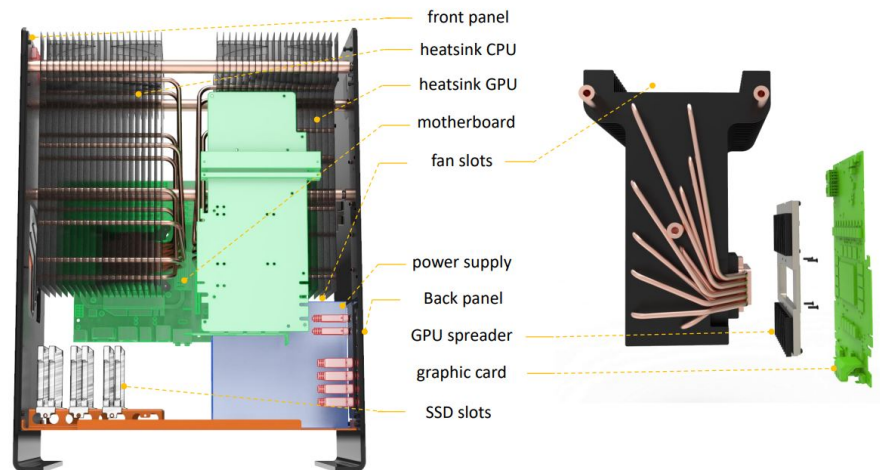

32GB DDR5-5600Mhz

**700 W Fanless 80 Plus
Platinum CRPS PSU**

Passive cooling

Inside view

Side view

Processor AMD Ryzen 7 7700X

The ALPHA workstation is a very powerful computer that can be used in various fields such as graphics, programming, video, calculation ... and all this while remaining silent.

SPECIFICATIONS

System	Model	QGX ALPHA R
	Dimension	450 mm x 380 mm x 210 mm
Storage	On board	1x M.2 500GB NVMe 1x SSD 1TB
Motherboard	CPU	Processor AMD Ryzen
	Chipset	AMD
	Expansion slots	Up to 24 PCIe Gen 4.0
Processor	Socket Type	Socket AM5
	Supported CPU	Processor AMD Ryzen 7 7700X
	TDP	By default 105 W
Graphic Card	Supported GPU	NVIDIA RTX 3080
	TDP	320 W
Memory	Slots use	2
	Capacity	32GB RAM (2x16GB)
	Speed	DDR5-5600 MHz
	Channels	Dual
System cooling	Passif cooling	Case Heatsink
Front I/O	Button	Power on/off
	Port	2x USB 3.0 2x USB 3.2 1x Type C Audio/micro ports
Power Supply	Type	1x 700 W fanless Power Supply Unit certification titanium